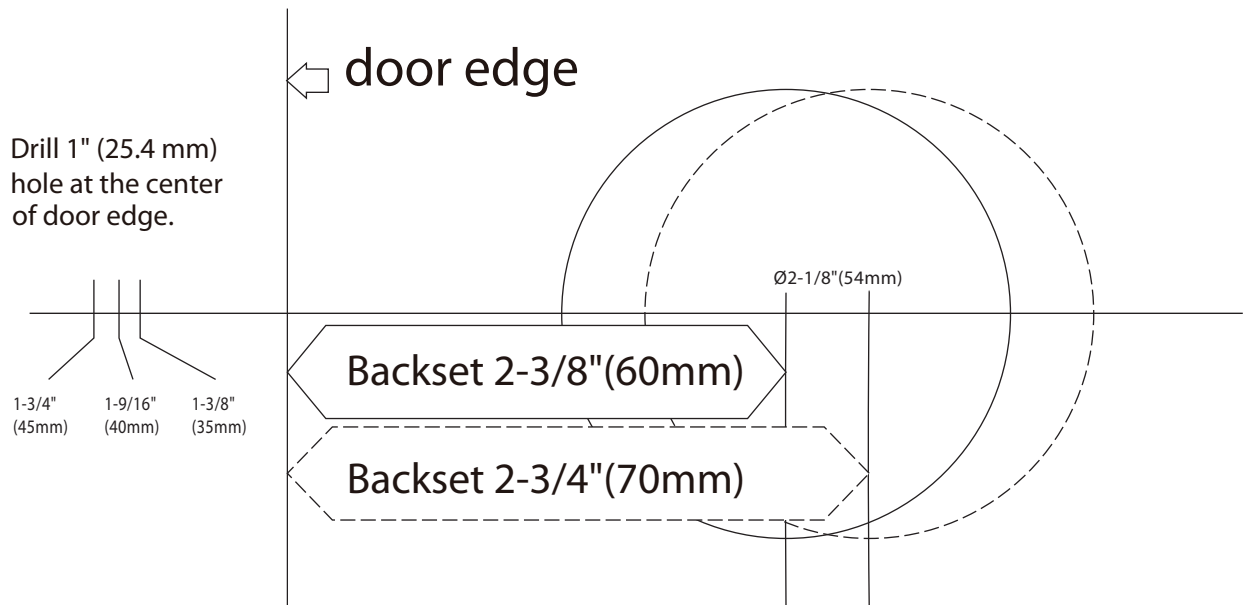

Item No.	Unit	Version	Pamex Inc. 4680 Vinita Court Chino, CA 91710 Tel: (800) 621-6869 Fax: (800) 838-8307 www.pamexinc.com
FL / FT	inches (mm)	ver. 15507	
Description Pamex Residential Locksets FL - Leverset FT - Knobset			

Drawing Is Not to Scale