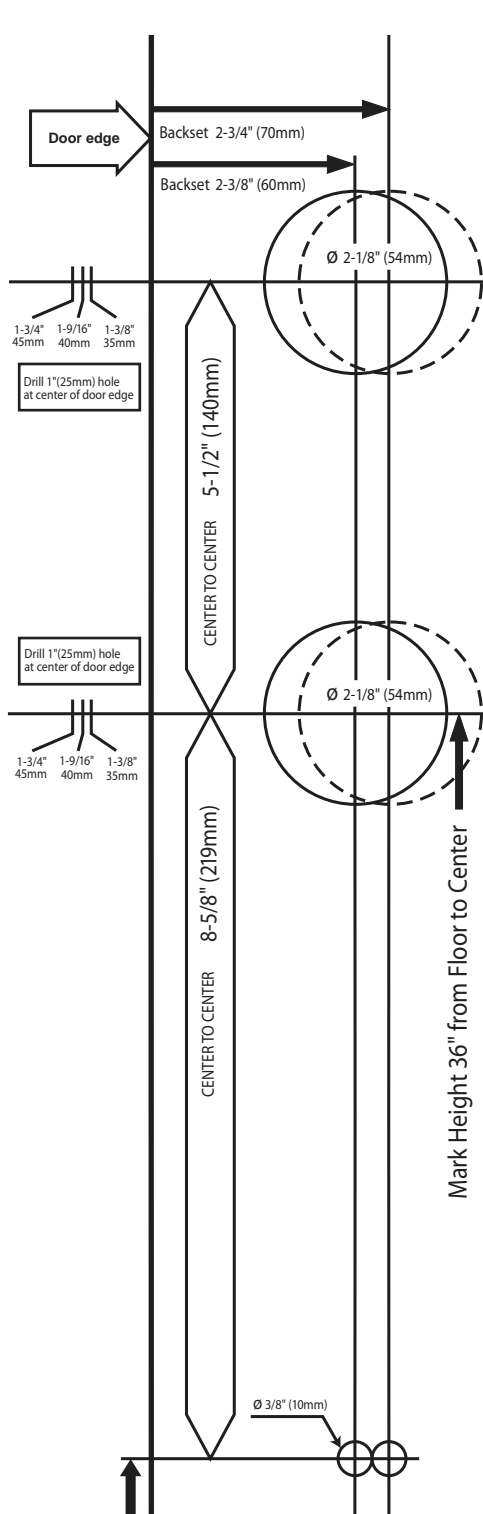

Item No.	Unit	Version
FHS / FS7 / FS3 / FSC	inches (mm)	ver. 15507
Description		
Pamex Residential Handleset FHS Troy, FS7 Lexington FS3 Victorian, FSC Springfield		

Pamex Inc.
4680 Vinita Court
Chino, CA 91710
Tel: (800) 621-6869
Fax: (800) 838-8307
www.pamexinc.com

Drawing Is Not to Scale