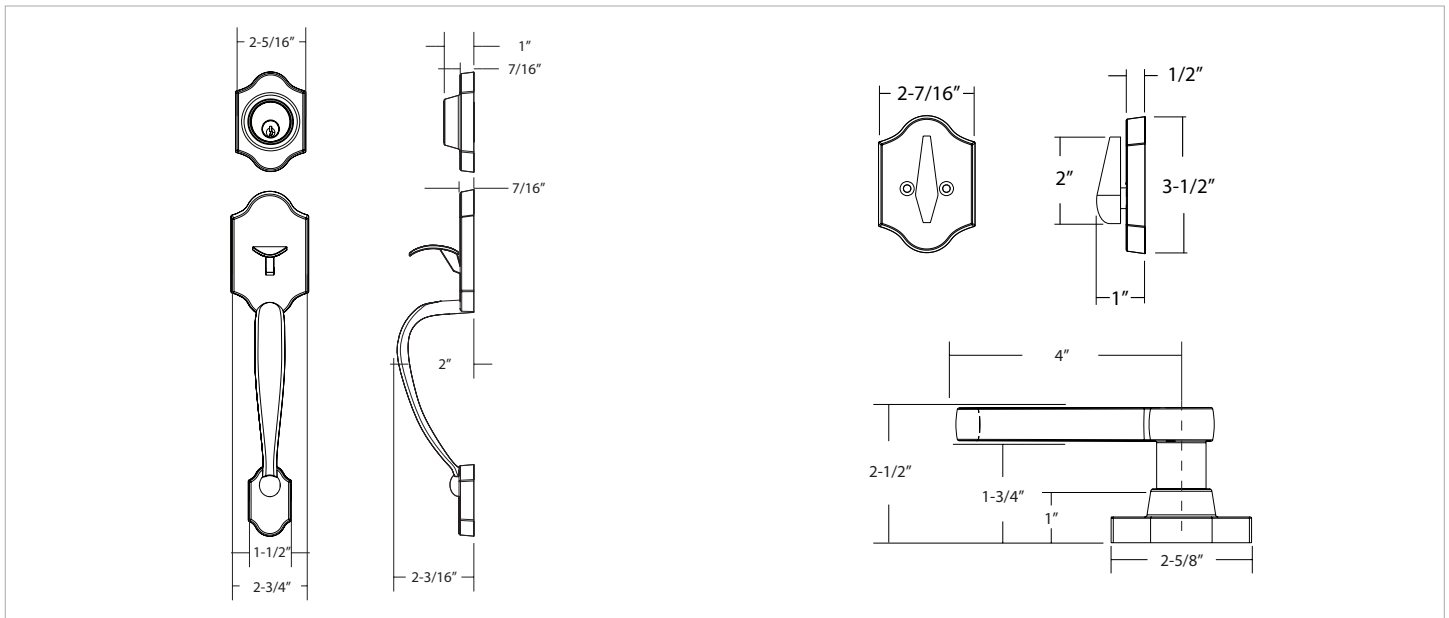

EXPRESSIONS™ SERIES

Style
Lever
Finishes

**Everly
Farmington**
Polished Brass (US3)
Oil Rubbed Bronze (US10B)
Satin Nickel (US15)
Polished Chrome (US26)

Door Specs	2-1/8" Face Bore, 1" Edge Bore 5-1/2" Center to Center Door Prep 1" x 2-1/4" Radius Corner
Latch	2-3/8" or 2-3/4" Adjustable latch, Radius Corner
Door Thickness	1-3/8" to 1-3/4"
Cylinder	SC1 KW1 Optional WR5 Optional
Handing	Specify right-handed or left-handed